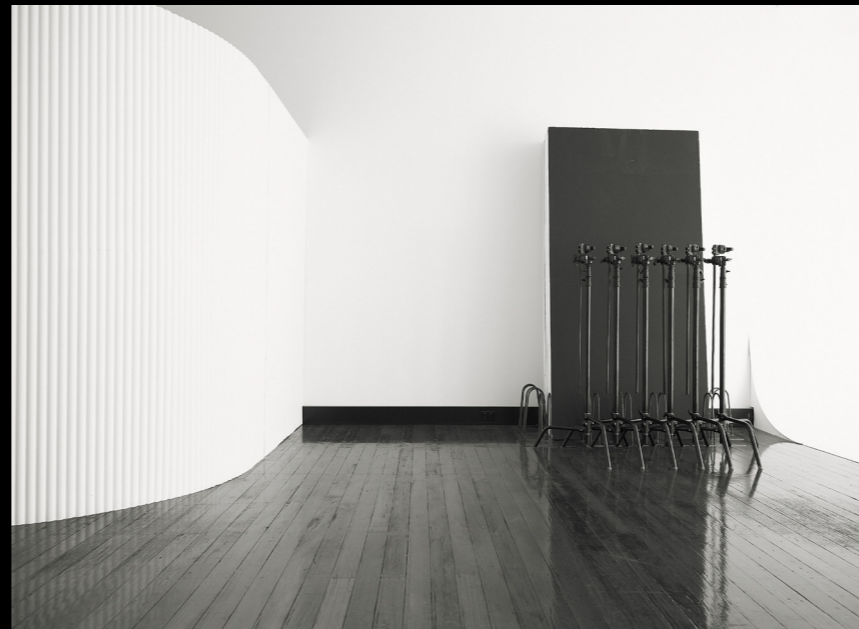

**SUITE 62/ 61 MARLBOROUGH ST,
SURRY HILLS**

Debut Studios sits high above the street of Surry Hills, on level 6 of the historic Marlborough House building.

The space boasts all-day natural light, polished wooden floors, a 43 square metre double sided cyclorama and 4 metre high ceilings.

Featuring a rear loading bay, lift access, Avenger C-stands, polyboards & shot bags all available and included.

With unique design feature including the textured & curved walls, Debut is a space made to create.