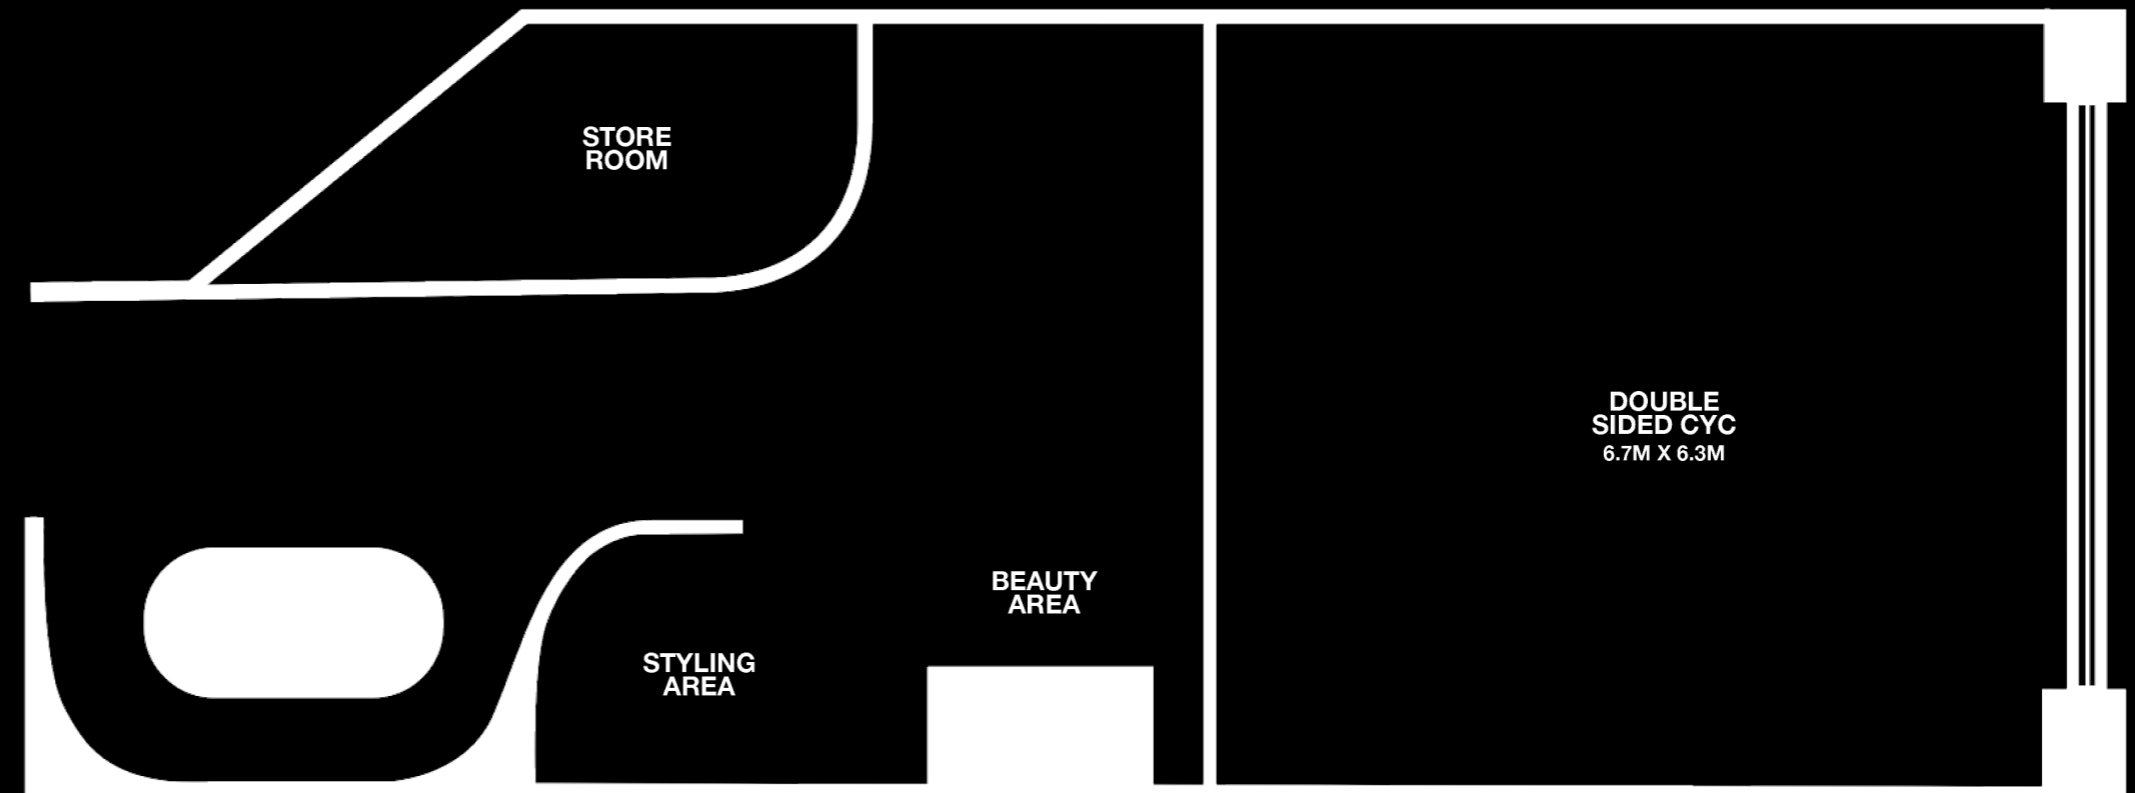

INCLUDED GEAR

- 6 X AVENGER C STANDS
- 8 X POLY BOARDS
- 8 X POLY FEET
- 10 X SHOT BAGS
- 5 X EXTENSION LEADS
- STEAMER
- CLOTHING RACKS
- AN ASSORTMENT OF CHAIRS

PROVISIONS

- ROLLING STUDIO TABLES & CHAIRS
- ROLLING HAIR & MAKEUP TABLE
- SEPARATE SEATING AREAS
- CLOTHING RACKS
- STEAMER
- ACCESS TO KITCHENETTE AND SHOWER FACILITIES
- COFFEE MACHINE
- HIGH-SPEED INTERNET
- SONOS